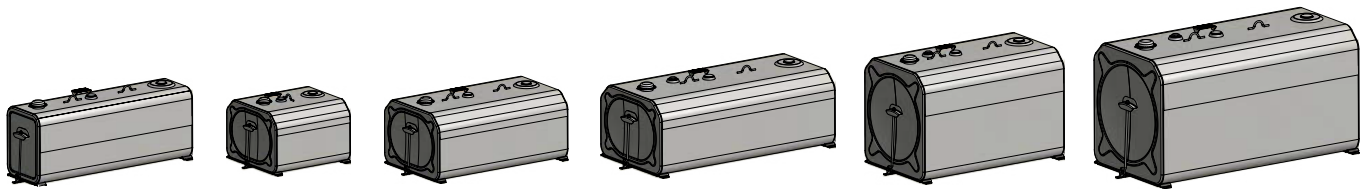

Westeel Fuel Tanks

ROAD VAULT	DESCRIPTION	DIMENSIONS	LIST
262570J	63IG(285L) Road-Vault Flat Top Tank – J-Bolt	16.2"W x 20.7"H x 54.5"L	\$1,863
262571J	64IG(290L) Road-Vault Flat Top Tank – J-Bolt	29.3"W x 20.7"H x 30.7"L	\$1,801
262572J	99IG(450L) Road-Vault Flat Top Tank – J-Bolt	29.3"W x 20.7"H x 47.5"L	\$2,068
262574J	150IG(680L) Road-Vault Flat Top Tank – J-Bolt	29.3"W x 30.9"H x 47.5"L	\$2,355
264547	227IG(1032L) Road-Vault Flat Top Tank – J-Bolt	29"W x 33"H x 68"L	\$4,022
264616WC	500IG(2200L) Road-Vault Single Wall	49.2"W x 54.2"H x 73"L	\$5,241

FARM DIESEL	DESCRIPTION	DIMENSIONS	LIST
262585	99IG(450L) Farm Diesel Flat Top Tank – J-Bolt	29.3"W x 20.7"H x 47.5"L	\$1,502
262589	150IG(680L) Farm Diesel Flat Top Tank – J-Bolt	29.3"W x 30.9"H x 47.5"L	\$1,788

ULC CRADLE	DESCRIPTION	LIST
264202	ULC Cradle Tank 300gal (1300L) Single Wall	\$2,415
264221	ULC Cradle Tank 500gal (2250L) Single Wall	\$2,824
264212	ULC Cradle 1000gal (4500L) Single Wall	\$3,867